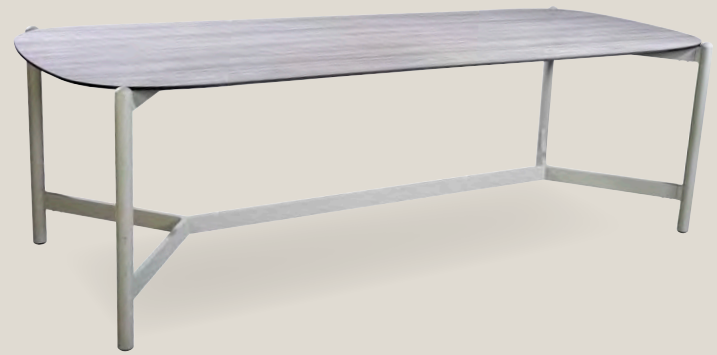

Arashi dining table - **Ishi** dining chair - seat cushion

Vedella dining table - dining chair

VEDELLA dining table

Size w 244 x d 95 x h 81 cm

Item number Y1268

Price 1699,-

Colour option  frame alu salix/top HPL wood (22)