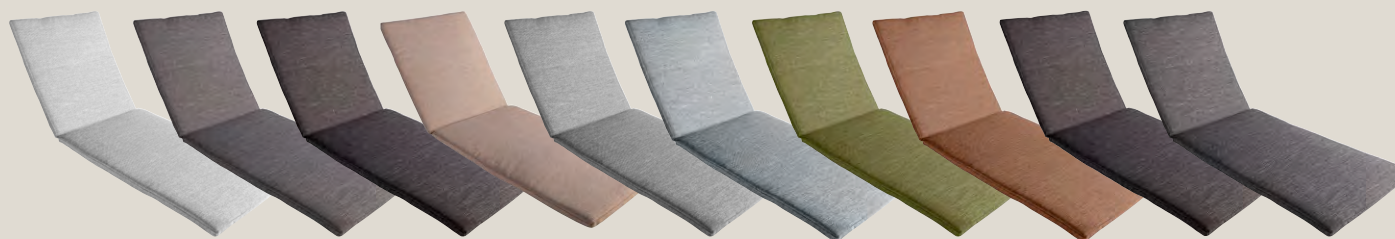

ISHI stackable lounger with wheels

Size w 195 x d 78 x h 32,5 cm

Item number Y1187

Price 549,-

Colour options frame alu black/rope black (C14)

frame alu black/rope dark grey (C15)

frame alu black/rope natural (C16)

frame alu white/rope light grey (C18)

frame alu dark grey/rope green (C19)

frame alu salix/rope salix (C22)

MIZU/HOKAN/ISHI stackable lounger cushion

Size w 200 x d 66 x h 5 cm

Item number YKS061

Price 149,-